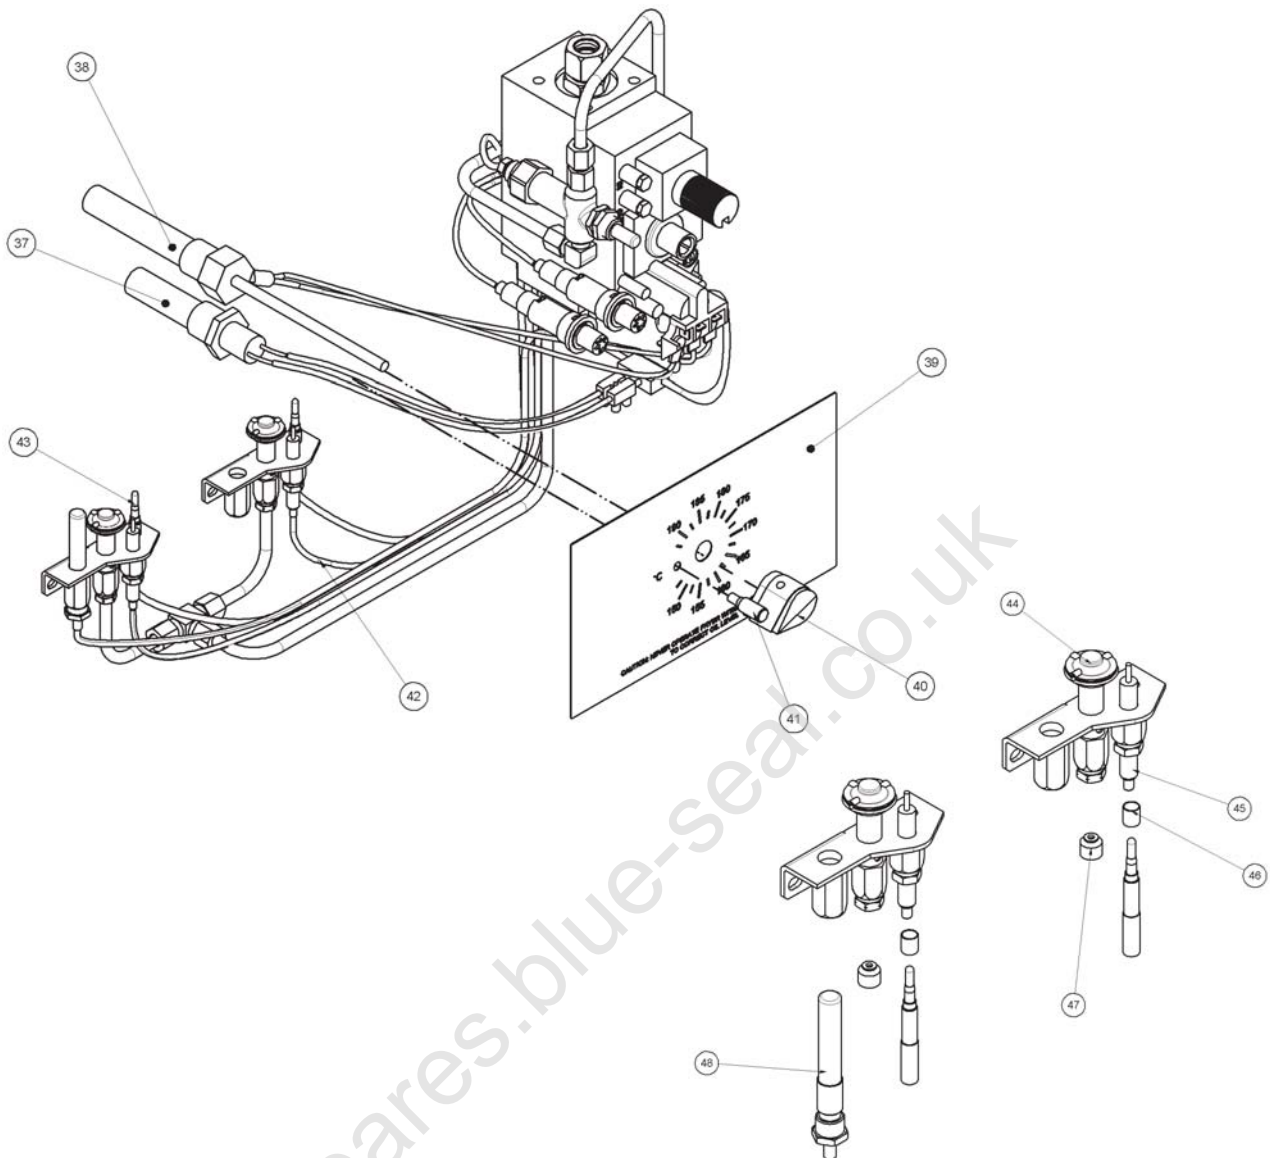

## 8.3.3 GT60 Main Burner Assembly

ITEM	PART NO	DESCRIPTION	*RPL
21	022575	BURNER KIT	B
22	022845	TUBE,FLEXIBLE,SS,1/2"O.D x 12"	D
	014408	MALE CONNECTOR ASSY	D
23	018089K	NOVA MILLIVOLT VALVE KIT	A
24	019237	FLAME FAILURE VALVE M1A/HP	B
	018904	VALVE FIXING NUT	D
	227640	FLAME FAILURE TUBE	D
	011742	CONNECTOR	D
	013836	ELBOW	D
25	227508	PIEZO IGNITOR M18	C
26	032310	INJECTOR 3.10mm (NAT GAS)	C
	032190	INJECTOR 1.90mm (LPG)	C
	032170	INJECTOR 1.70mm (BUTANE)	C
	032630	INJECTOR 6.30mm (TOWN GAS)	C
27	227654	INJECTOR SUPPLY TUBE	D
28	227655	SUPPLY TUBE	D
29	227760	PILOT SUPPLY TUBE	D
30	227134	MANIFOLD 600 FRYER	D
31	023816	BALL VALVE 1/2" BSP M/F TEE	D
32	020628	TEE - 3/8" COMPRESSION	D
33	018111	TEE 64 x 4 TITON FITTING	D
34	227780	PILOT TUBE	D
35	229511	INJECTOR ELBOW x 3/8T	D
	015152	NUT	D
	015153	OLIVE	D
36	227694	BURNER INJECTOR MTG BRACKET	D
Not Shown	241887	TEST POINT SCREW	

## Recommended Parts Level

*RPL	Number of units in service
A	1-5
A+B	5-10
A+B+C	10-50
A+B+C+D	50+

**8.3.4 GT60 Pilot and Thermostat Assembly**

ITEM	PART NO	DESCRIPTION	*RPL
37	242757K	OVERTEMP THERMOSTAT KIT 2019	A
38	018021K	THERMOSTAT KIT	A
39	228634	LABEL TEMP CONTROL GT60	D
40	018145	KNOB #8010-A SPECIAL-BLACK	B
41	018171	THERMOSTAT STOP -PLATED	B
42	018094	THERMOCOUPLE INTERRUPTED	A
	018741	T/COUPLE NUT	D
43	227865	THERMOCOUPLE 850mm M8	A
44	018090K	PILOT BURNER KIT (NOT UK)	A
	025630K	PILOT BURNER KIT (UK ONLY)	A
	019487	OLIVE	D
	018740	NUT	D
45	018744	ELECTRODE	A
	018095	HT LEAD	A
46	018743	THERMOCOUPLE SPACER	C
47	018091	PILOT SPUD - NAT 0.62mm (NAT ONLY)	A
	018092	PILOT SPUD - LPG 0.35mm (LPG / BUTANE)	A
	018972	PILOT INJECTOR 0.45mm (UK NAT ONLY)	C
	018971	PILOT INJECTOR 0.30mm (UK PROPANE ONLY)	C
	026393	PILOT INJECT4OR 0.75mm (TOWN GAS)	C
48	018093	THERMOPILE	A