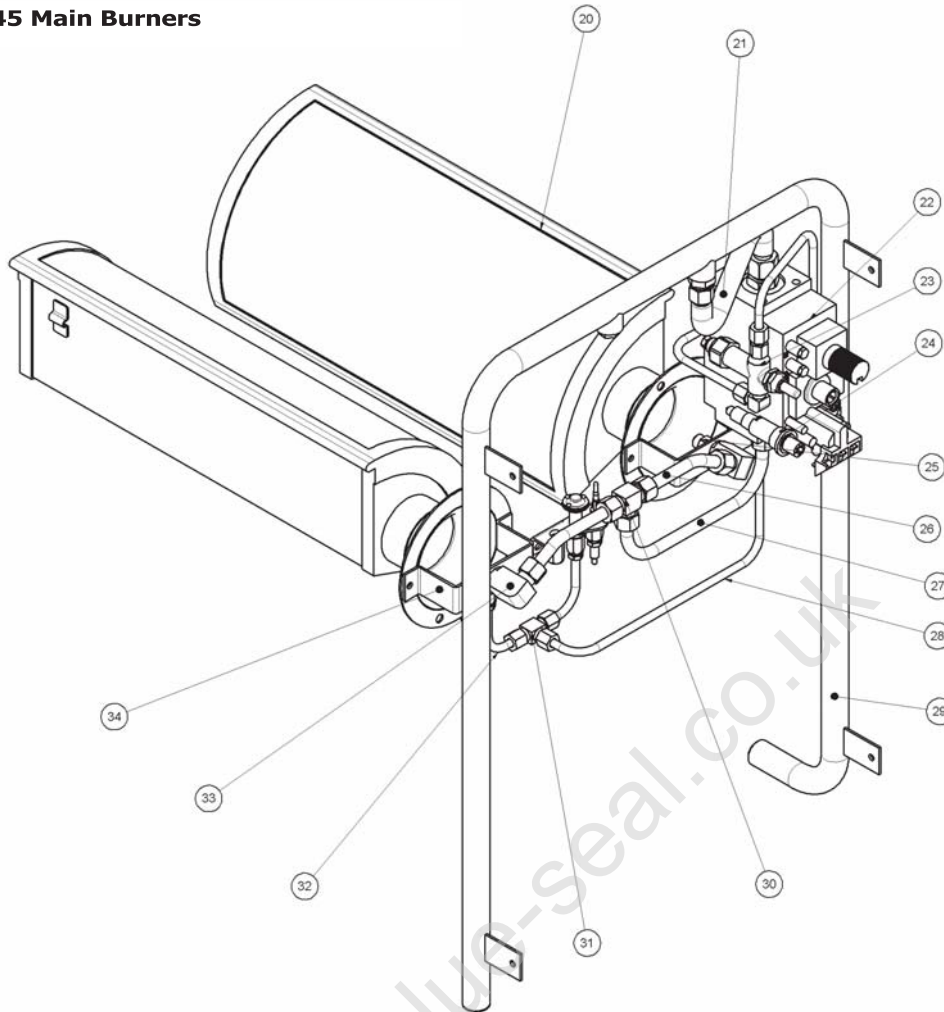

8.1 GT45

8.1.1 GT45 Main Assembly

ITEM	PART NO	DESCRIPTION	*RPL
1	227511	FRYER SIDE PANEL RH	D
2	227512	FRYER SIDE PANEL LH	D
3	228770	SPLASHBACK 450 BS	D
4	227441	BASKET HANGER 370mm	D
5	228761	LID 450 FRYER	D
6	227762	HOB FRONT WA BSEAL	D
7	227696	CONTROL PANEL GT45/46	D
8	227449	DOOR HANDLE	D
	228846	DOOR OUTER	D
	234889	DOOR ASSEMBLY	D
	227466	FRYER CATCH RECEIVER	D
	228132	TUBE CLIP	D
9	227960	BADGE BLUESEAL	D
10a	228308	HINGE PIVOT WA	C
10b	228301	HINGE BUSH	C
10c	228300	HINGE PLATE	C
11	227216	FRYER TANK	D
12	228414	TOP PIVOT STUD	D
	045411	M5 SPRING WASHER	D
	044015	3/16 BSW NUT	D

## 8.1.2 GT45 Main Assembly

ITEM	PART NO	DESCRIPTION	*RPL
11	018019	FRYER BASKET -STANDARD	C
13	228576	BASKET TRAY 450mm 1 PAN GAS (Standard)	D
	228127	FISH PLATE GT45 (Optional)	D
14	227856	MAGNETIC CATCH 02-10-201-10	C
15	236795	BALL VALVE	D
16	227852	LEG PLATE	D
17	227850	LEG 150mm (FLUSH STUD)	D
18	229674	REAR ROLLER ASSY	D
19	229671	LEG RING PLATE THREADED	D

Recommended Parts Level	
*RPL	Number of units in service
A	1-5
A+B	5-10
A+B+C	10-50
A+B+C+D	50+

8.1.3 GT45 Main Burners

ITEM	PART NO	DESCRIPTION	*RPL
20	022575	BURNER KIT	B
21	022845	TUBE,FLEXIBLE,SS,1/2"O.Dx12"	D
	014408	MALE CONNECTOR ASSY	D
22	018089K	NOVA MILLIVOLT VALVE KIT	A
23	019237	FLAME FAILURE VALVE M1A/HP	B
	018904	FIXING NUT	D
	227640	FLAME FAILURE TUBE	D
	011742	CONNECTOR VALVE END	D
	013836	ELBOW	D
24	227508	PIEZO IGNITOR M18	C
25	032310	INJECTOR 3.10mm (NAT)	C
	032190	INJECTOR 1.90mm (LPG/PROPANE/BUTANE)	C
	032170	INJECTOR 1.70mm (BUTANE)	C
	032630	INJECTOR 6.30mm (TOWN GAS)	C
26	227636	INJECTOR SUPPLY TUBE	D
27	227638	SUPPLY TUBE	D
28	227639	PILOT SUPPLY TUBE	D
29	227131	MANIFOLD 450 FRYER	D
30	020628	TEE - 3/8" COMPRESSION	D
31	018111	TEE 64x4 TITON FITTING	D
32	227779	PILOT TUBE	D
33	229511	INJECTOR ELBOW x3/8T	D
	015152	NUT	D
	015153	OLIVE	D
34	227694	BURNER INJECTOR MTG BRACKET	D
Not Shown	241887	TEST POINT SCREW	