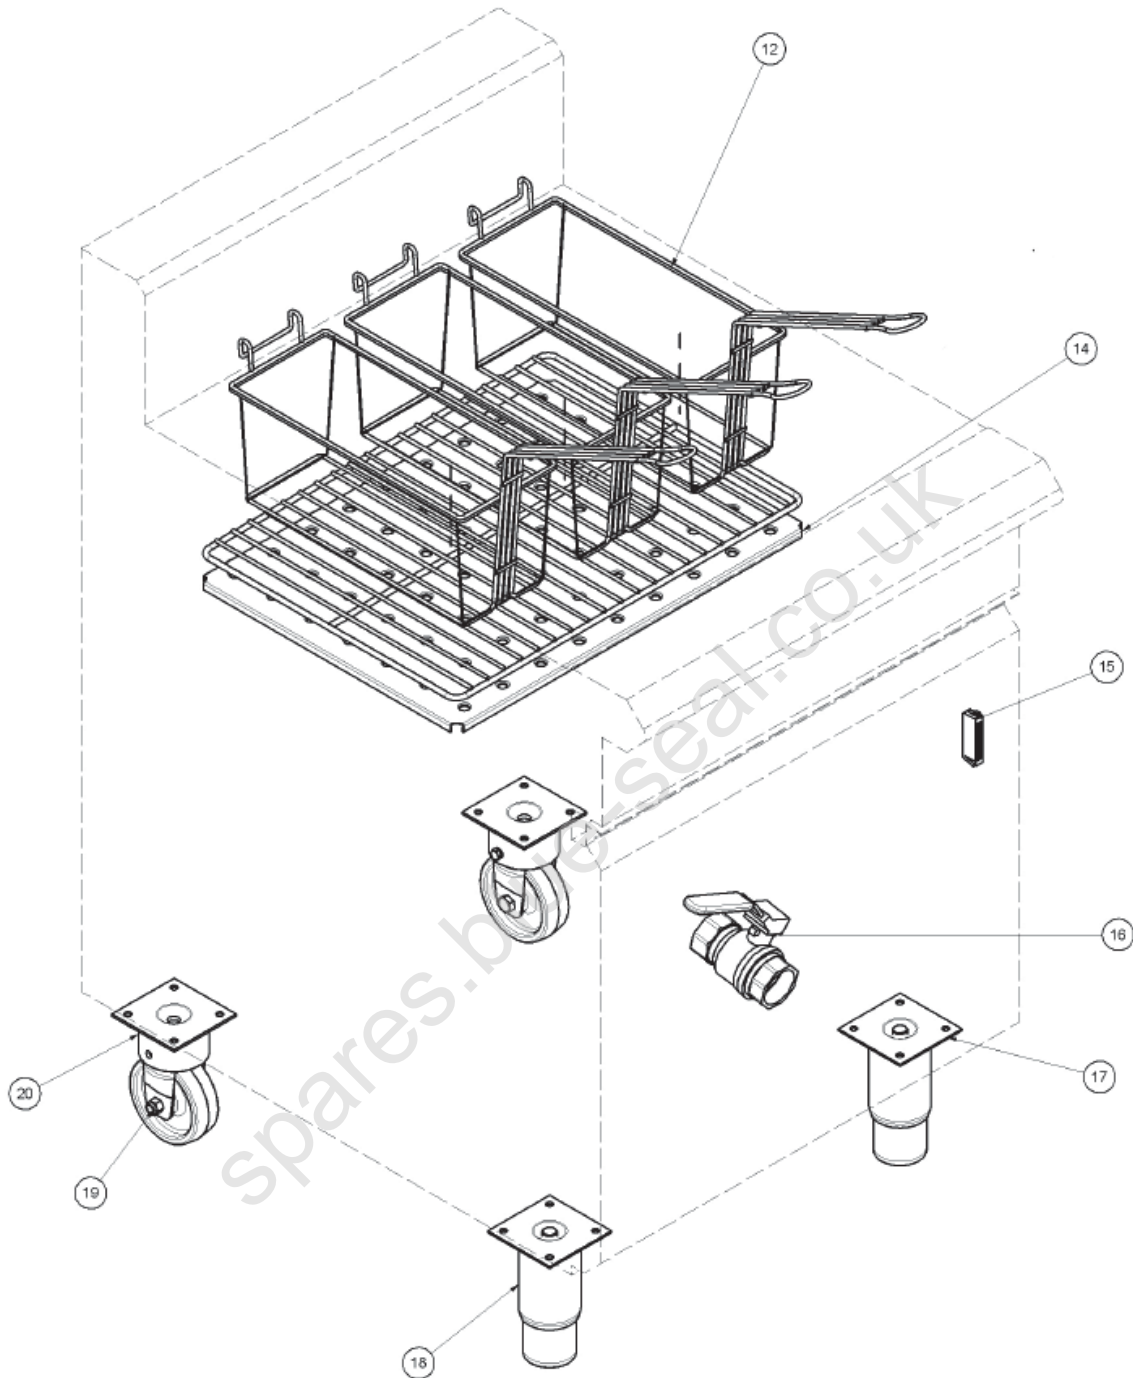

## 8.3.1 GT60 Main Assembly

ITEM	PART NO	DESCRIPTION	*RPL
1	227511	FRYER SIDE PANEL RH	D
2	227512	FRYER SIDE PANEL LH	D
3	228776	SPLASHBACK	D
4	227748	BASKET HANGER 195mm	D
5	227747	BASKET HANGER 305mm	D
6	228762	LID 600 FRYER	D
7	227903	HOB FRONT WA BSEAL	D
8	227701	CONTROL PANEL GT60	D
9	227459	DOOR HANDLE	D
	228847	DOOR OUTER	D
	227466	FRYER CATCH RECEIVER	D
	228132	TUBE CLIP	D
10a	228308	HINGE PIVOT WA	C
10b	228301	HINGE BUSH	C
10c	228300	HINGE PLATE	C
11	227960	BADGE BLUESEAL	D
12	227228	FRYER TANK	D
13	228414	TOP PIVOT STUD	D
	045411	M5 SPRING WASHER	D
	044015	3/16 BSW NUT	D

Recommended Parts Level	
*RPL	Number of units in service
A	1-5
A+B	5-10
A+B+C	10-50
A+B+C+D	50+

**8.3.2 GT60 Main Assembly**

ITEM	PART NO	DESCRIPTION	*RPL
12	018019	FRYER BASKET -STANDARD	C
14	228578	BASKET TRAY 600mm (Standard)	D
	228128	FISH PLATE GT60 (Optional)	D
15	227856	MAGNETIC CATCH 02-10-201-10	C
16	236795	BALL VALVE	D
17	227852	LEG PLATE	D
18	227850	LEG 150mm (FLUSH STUD)	D
19	229674	REAR ROLLER ASSY	D
20	229671	LEG RING PLATE THREADED	D