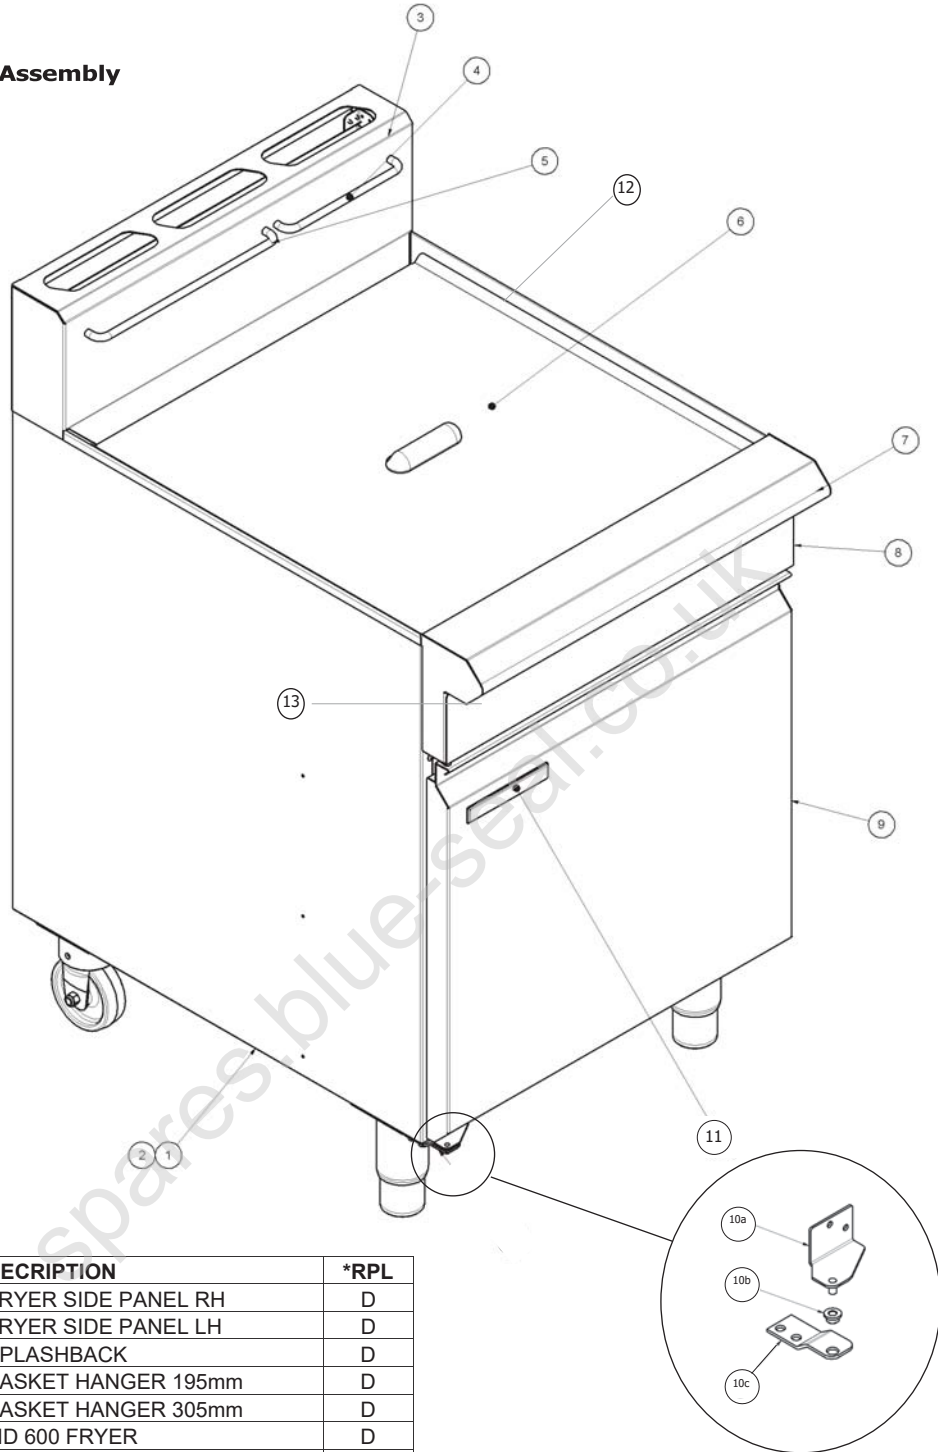

8.3 GT60

8.3.1 GT60 Main Assembly

ITEM	PART NO	DESCRIPTION	*RPL
1	227511	FRYER SIDE PANEL RH	D
2	227512	FRYER SIDE PANEL LH	D
3	228776	SPLASHBACK	D
4	227748	BASKET HANGER 195mm	D
5	227747	BASKET HANGER 305mm	D
6	228762	LID 600 FRYER	D
7	227903	HOB FRONT WA BSEAL	D
8	227701	CONTROL PANEL GT60	D
9	227459	DOOR HANDLE	D
	228847	DOOR OUTER	D
	227466	FRYER CATCH RECEIVER	D
	228132	TUBE CLIP	D
10a	228308	HINGE PIVOT WA	C
10b	228301	HINGE BUSH	C
10c	228300	HINGE PLATE	C
11	227960	BADGE BLUESEAL	D
12	227228	FRYER TANK	D
13	228414	TOP PIVOT STUD	D
	045411	M5 SPRING WASHER	D
	044015	3/16 BSW NUT	D

Recommended Parts Level	
*RPL	Number of units in service
A	1-5
A+B	5-10
A+B+C	10-50
A+B+C+D	50+