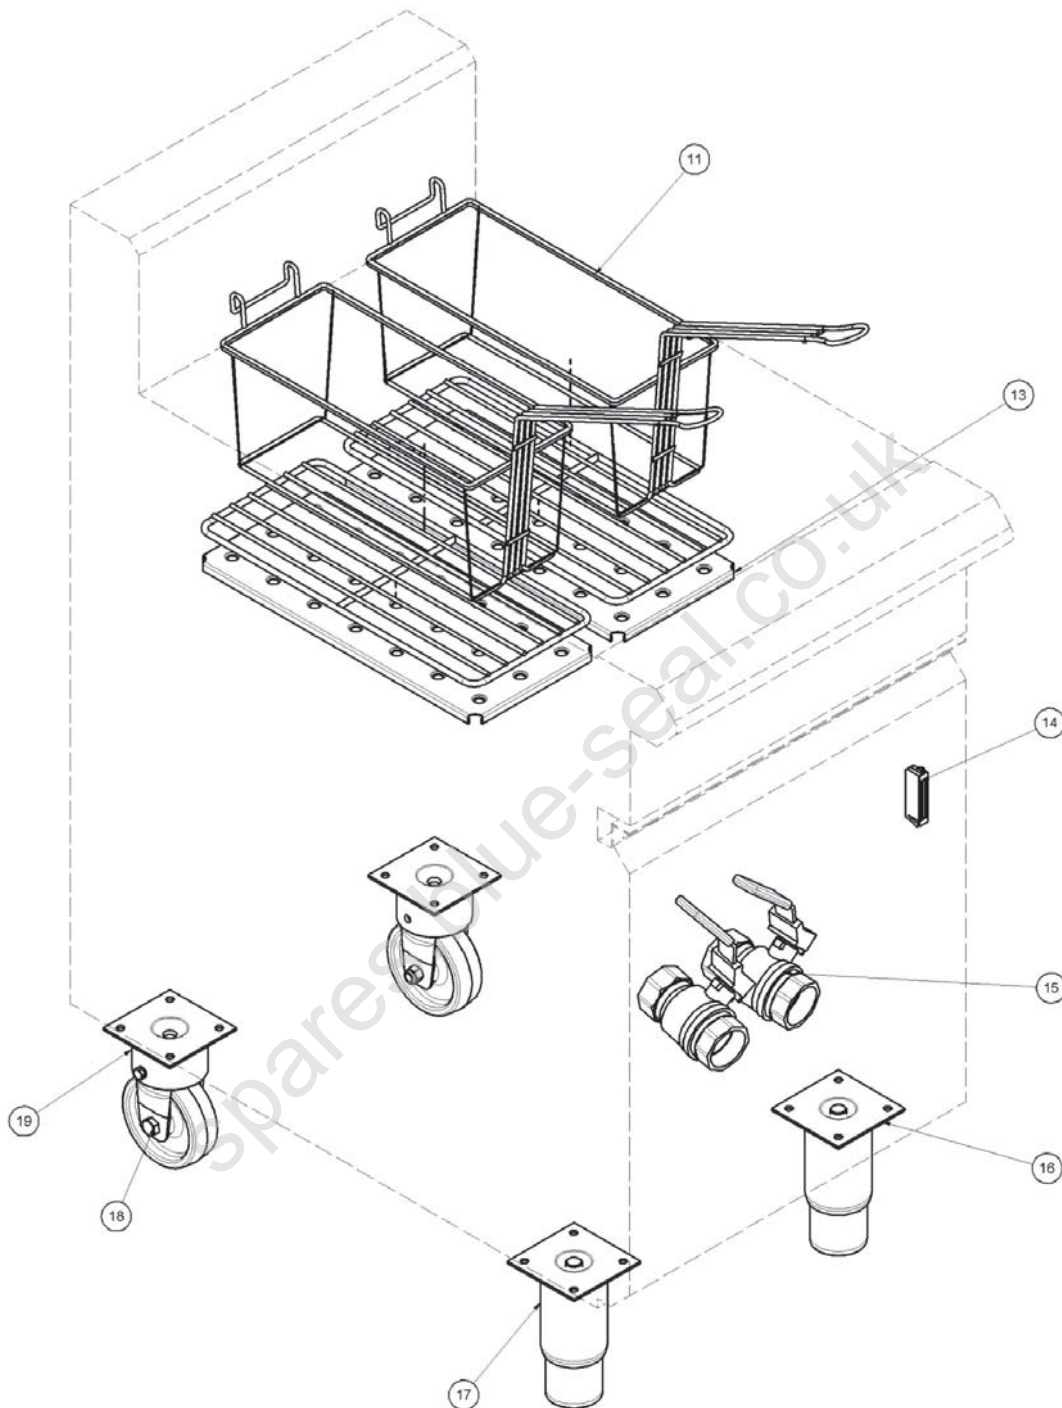

Recommended Parts Level	
*RPL	Number of units in service
A	1-5
A+B	5-10
A+B+C	10-50
A+B+C+D	50+

8.2 GT46

8.2.1 GT46 Main Assembly

ITEM	PART NO	DESCRIPTION	*RPL
1	227511	FRYER SIDE PANEL RH	D
2	227512	FRYER SIDE PANEL LH	D
3	228770	SPLASHBACK 450 BS	D
4	227441	BASKET HANGER 370mm	D
5	228761	LID 450 FRYER	D
6	227762	HOB FRONT WA BSEAL	D
7	227696	CONTROL PANEL GT45/46	D
8	227449	DOOR HANDLE	D
	228846	DOOR OUTER	D
	234889	DOOR ASSEMBLY	D
	227466	FRYER CATCH RECEIVER	D
9	228132	TUBE CLIP	D
	227960	BADGE BLUESEAL	D
10a	228308	HINGE PIVOT WA	C
10b	228301	HINGE BUSH	C
10c	228300	HINGE PLATE	C
11	227221	FRYER TANK	D
12	228414	TOP PIVOT STUD	C
	045411	M5 SPRING WASHER	D
	044015	3/16 BSW NUT	D

Recommended Parts Level	
*RPL	Number of units in service
A	1-5
A+B	5-10
A+B+C	10-50
A+B+C+D	50+

## 8.2.2 GT46 Main Assembly

ITEM	PART NO	DESCRIPTION	*RPL
11	018019	FRYER BASKET -STANDARD	C
13	228577	BASKET TRAY 450mm 2 PAN GAS (Standard)	D
	228565	FISH PLATE GT46 (Optional)	D
14	227856	MAGNETIC CATCH 02-10-201-10	C
15	236795	BALL VALVE	D
16	227852	LEG PLATE	D
17	227850	LEG 150mm (FLUSH STUD)	D
18	229674	REAR ROLLER ASSY	D
19	229671	LEG RING PLATE THREADED	D