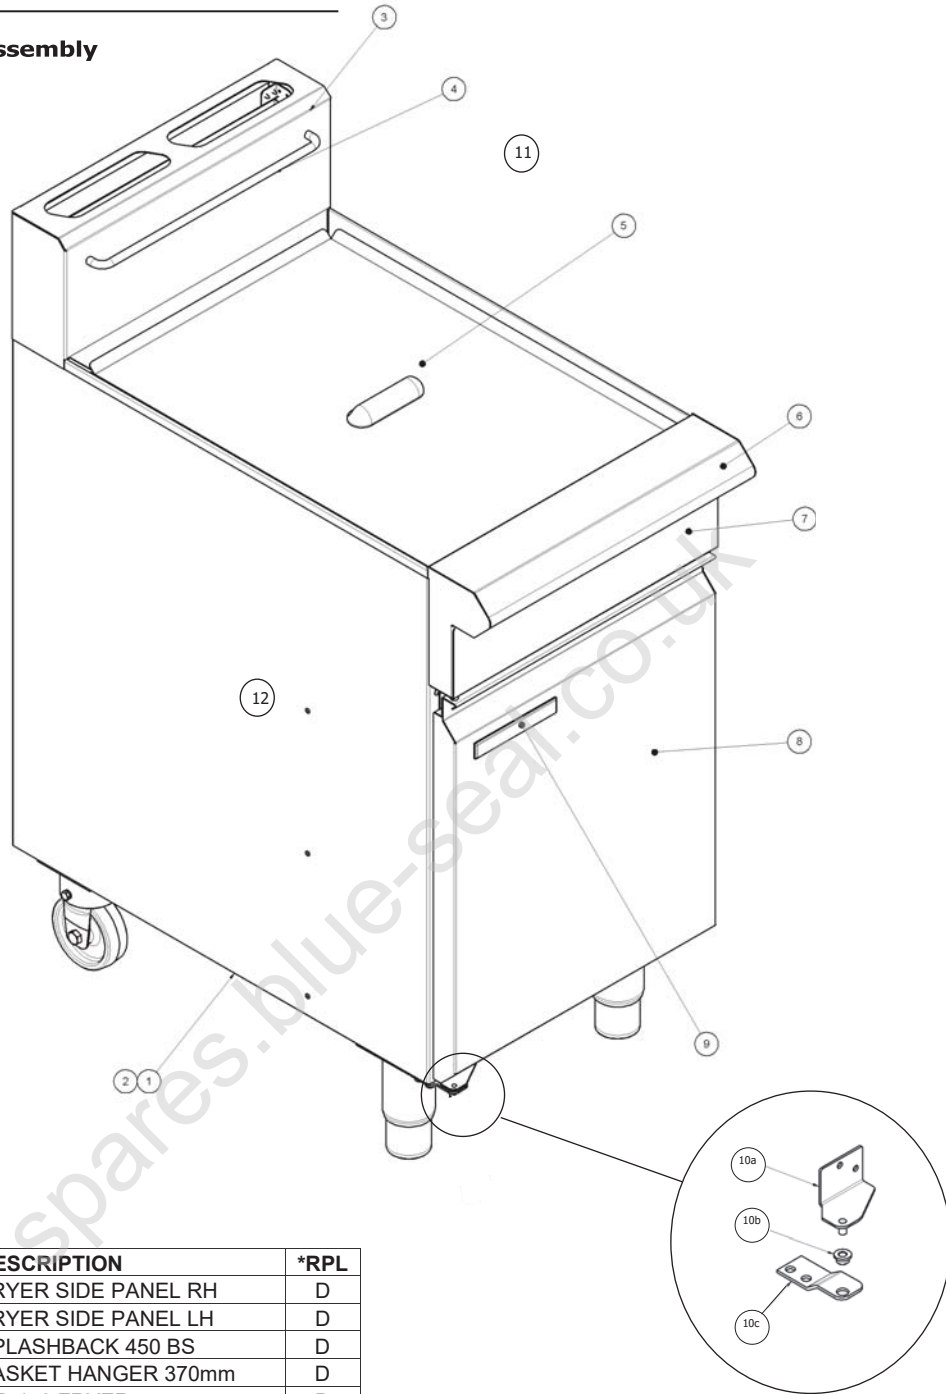

## 8.1.4 GT45 Pilot Burners and Thermostat

ITEM	PART NO	DESCRIPTION	*RPL
35	242757K	OVERTEMP THERMOSTAT KIT 2019	A
36	018021K	THERMOSTAT KIT	A
37	228569	LABEL TEMP CONTROL GT45	D
38	018145	KNOB #8010-A SPECIAL-BLACK	B
39	018171	THERMOSTAT STOP -PLATED	B
40	018094	THERMOCOUPLE INTERRUPTED	A
41	227865	THERMOCOUPLE 850mm M8	A
	018741	NUT	D
42	018090K	PILOT BURNER KIT (NOT UK)	A
	025630K	PILOT BURNER KIT (UK ONLY)	A
	019487	OLIVE	D
	018740	NUT	D
43	018744	ELECTRODE	A
	018095	HT LEAD	A
44	018743	THERMOCOUPLE SPACER	C
45	018091	PILOT SPUD - NAT 0.62mm (NAT ONLY)	A
	018092	PILOT SPUD - LPG 0.35mm (LPG /BUTANE)	A
	018972	PILOT INJECTOR 0.45mm (UK NAT ONLY)	C
	018971	PILOT INJECTOR 0.30mm (UK PROPANE ONLY)	C
	026393	PILOT INJECTOR 0.75mm (TOWN GAS)	C
46	018093	THERMOPILE	A

Recommended Parts Level	
*RPL	Number of units in service
A	1-5
A+B	5-10
A+B+C	10-50
A+B+C+D	50+

8.2 GT46

8.2.1 GT46 Main Assembly

ITEM	PART NO	DESCRIPTION	*RPL
1	227511	FRYER SIDE PANEL RH	D
2	227512	FRYER SIDE PANEL LH	D
3	228770	SPLASHBACK 450 BS	D
4	227441	BASKET HANGER 370mm	D
5	228761	LID 450 FRYER	D
6	227762	HOB FRONT WA BSEAL	D
7	227696	CONTROL PANEL GT45/46	D
8	227449	DOOR HANDLE	D
	228846	DOOR OUTER	D
	234889	DOOR ASSEMBLY	D
	227466	FRYER CATCH RECEIVER	D
9	228132	TUBE CLIP	D
	227960	BADGE BLUESEAL	D
10a	228308	HINGE PIVOT WA	C
10b	228301	HINGE BUSH	C
10c	228300	HINGE PLATE	C
11	227221	FRYER TANK	D
12	228414	TOP PIVOT STUD	C
	045411	M5 SPRING WASHER	D
	044015	3/16 BSW NUT	D