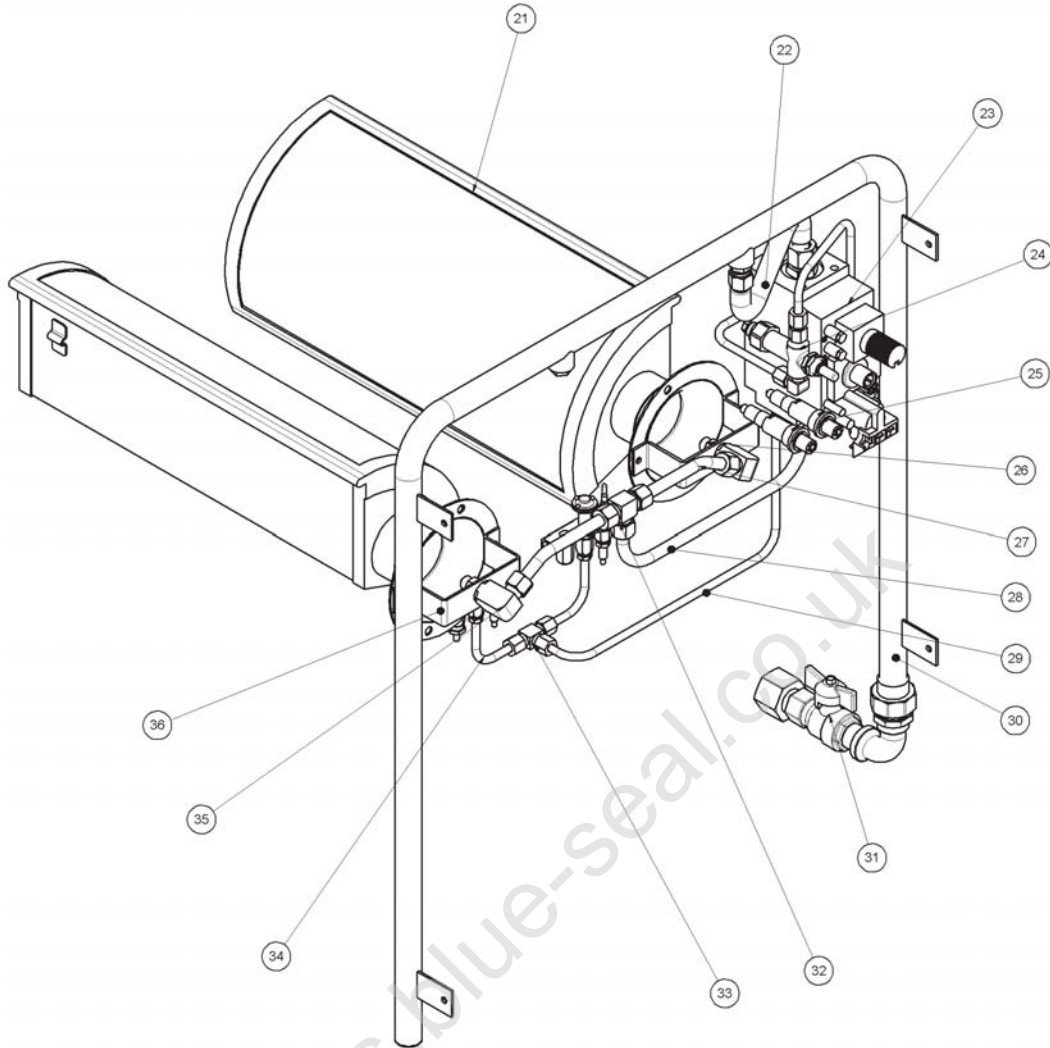

8.3.3 GT60 Main Burner Assembly

ITEM	PART NO	DESCRIPTION	*RPL
21	022575	BURNER KIT	B
22	022845	TUBE,FLEXIBLE,SS,1/2"O.D x 12"	D
	014408	MALE CONNECTOR ASSY	D
23	018089K	NOVA MILLIVOLT VALVE KIT	A
24	019237	FLAME FAILURE VALVE M1A/HP	B
	018904	VALVE FIXING NUT	D
	227640	FLAME FAILURE TUBE	D
	011742	CONNECTOR	D
	013836	ELBOW	D
25	227508	PIEZO IGNITOR M18	C
26	032310	INJECTOR 3.10mm (NAT GAS)	C
	032190	INJECTOR 1.90mm (LPG)	C
	032170	INJECTOR 1.70mm (BUTANE)	C
	032630	INJECTOR 6.30mm (TOWN GAS)	C
27	227654	INJECTOR SUPPLY TUBE	D
28	227655	SUPPLY TUBE	D
29	227760	PILOT SUPPLY TUBE	D
30	227134	MANIFOLD 600 FRYER	D
31	023816	BALL VALVE 1/2" BSP M/F TEE	D
32	020628	TEE - 3/8" COMPRESSION	D
33	018111	TEE 64 x 4 TITON FITTING	D
34	227780	PILOT TUBE	D
35	229511	INJECTOR ELBOW x 3/8T	D
	015152	NUT	D
	015153	OLIVE	D
36	227694	BURNER INJECTOR MTG BRACKET	D
Not Shown	241887	TEST POINT SCREW	

Recommended Parts Level

*RPL	Number of units in service
A	1-5
A+B	5-10
A+B+C	10-50
A+B+C+D	50+