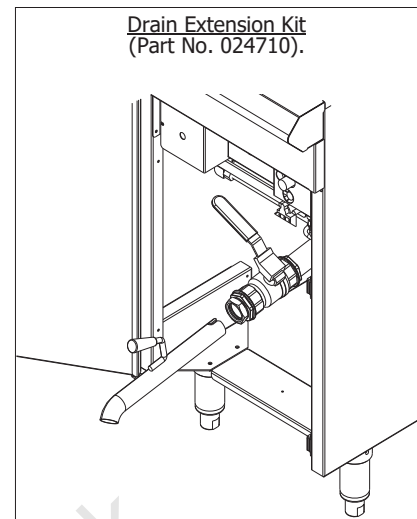

Accessories

Gas Conversion Kits

Fryer Model	Gas Type to Convert to:					
	Nat. Gas	LP Gas (Propane)	Butane	Town Gas	Nat. Gas (UK)	LPG (UK-Propane)
GT45 GT46 GT60	231963	231962	231964	N/A (*)	231967	231966

NOTE: (*) Town Gas Option is only available with specific ex-factory built Town Gas models, which can also be converted to any other gas. Standard models can only be converted between Nat. Gas, LP Gas and Butane, but not Town Gas.