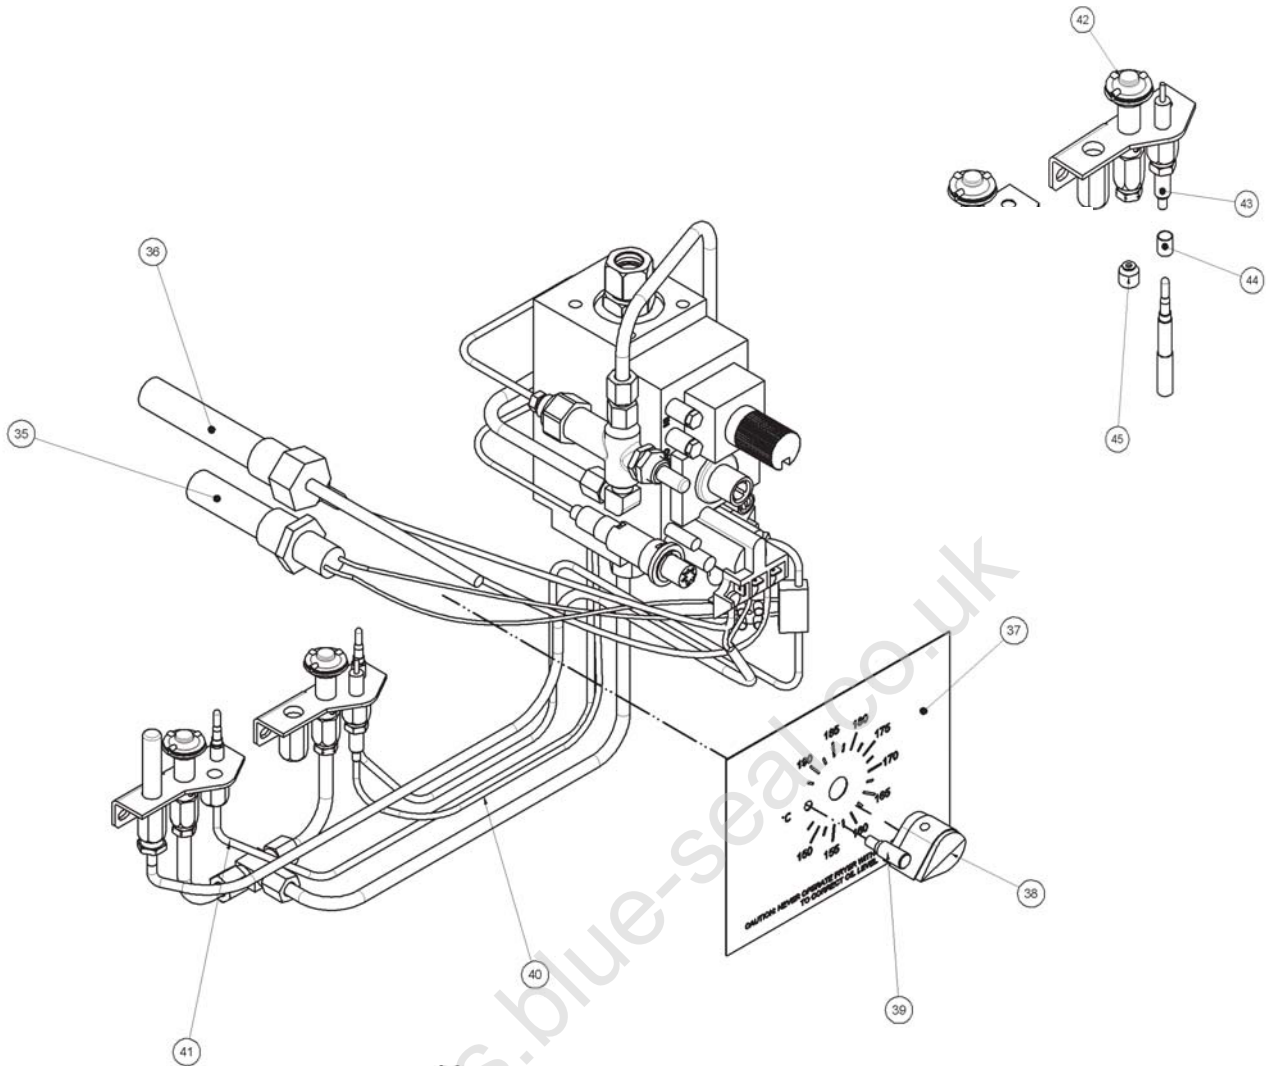

8.1.4 GT45 Pilot Burners and Thermostat

ITEM	PART NO	DESCRIPTION	*RPL
35	242757K	OVERTEMP THERMOSTAT KIT 2019	A
36	018021K	THERMOSTAT KIT	A
37	228569	LABEL TEMP CONTROL GT45	D
38	018145	KNOB #8010-A SPECIAL-BLACK	B
39	018171	THERMOSTAT STOP -PLATED	B
40	018094	THERMOCOUPLE INTERRUPTED	A
41	227865	THERMOCOUPLE 850mm M8	A
	018741	NUT	D
42	018090K	PILOT BURNER KIT (NOT UK)	A
	025630K	PILOT BURNER KIT (UK ONLY)	A
	019487	OLIVE	D
	018740	NUT	D
43	018744	ELECTRODE	A
	018095	HT LEAD	A
44	018743	THERMOCOUPLE SPACER	C
45	018091	PILOT SPUD - NAT 0.62mm (NAT ONLY)	A
	018092	PILOT SPUD - LPG 0.35mm (LPG /BUTANE)	A
	018972	PILOT INJECTOR 0.45mm (UK NAT ONLY)	C
	018971	PILOT INJECTOR 0.30mm (UK PROPANE ONLY)	C
	026393	PILOT INJECTOR 0.75mm (TOWN GAS)	C
46	018093	THERMOPILE	A

Recommended Parts Level	
*RPL	Number of units in service
A	1-5
A+B	5-10
A+B+C	10-50
A+B+C+D	50+