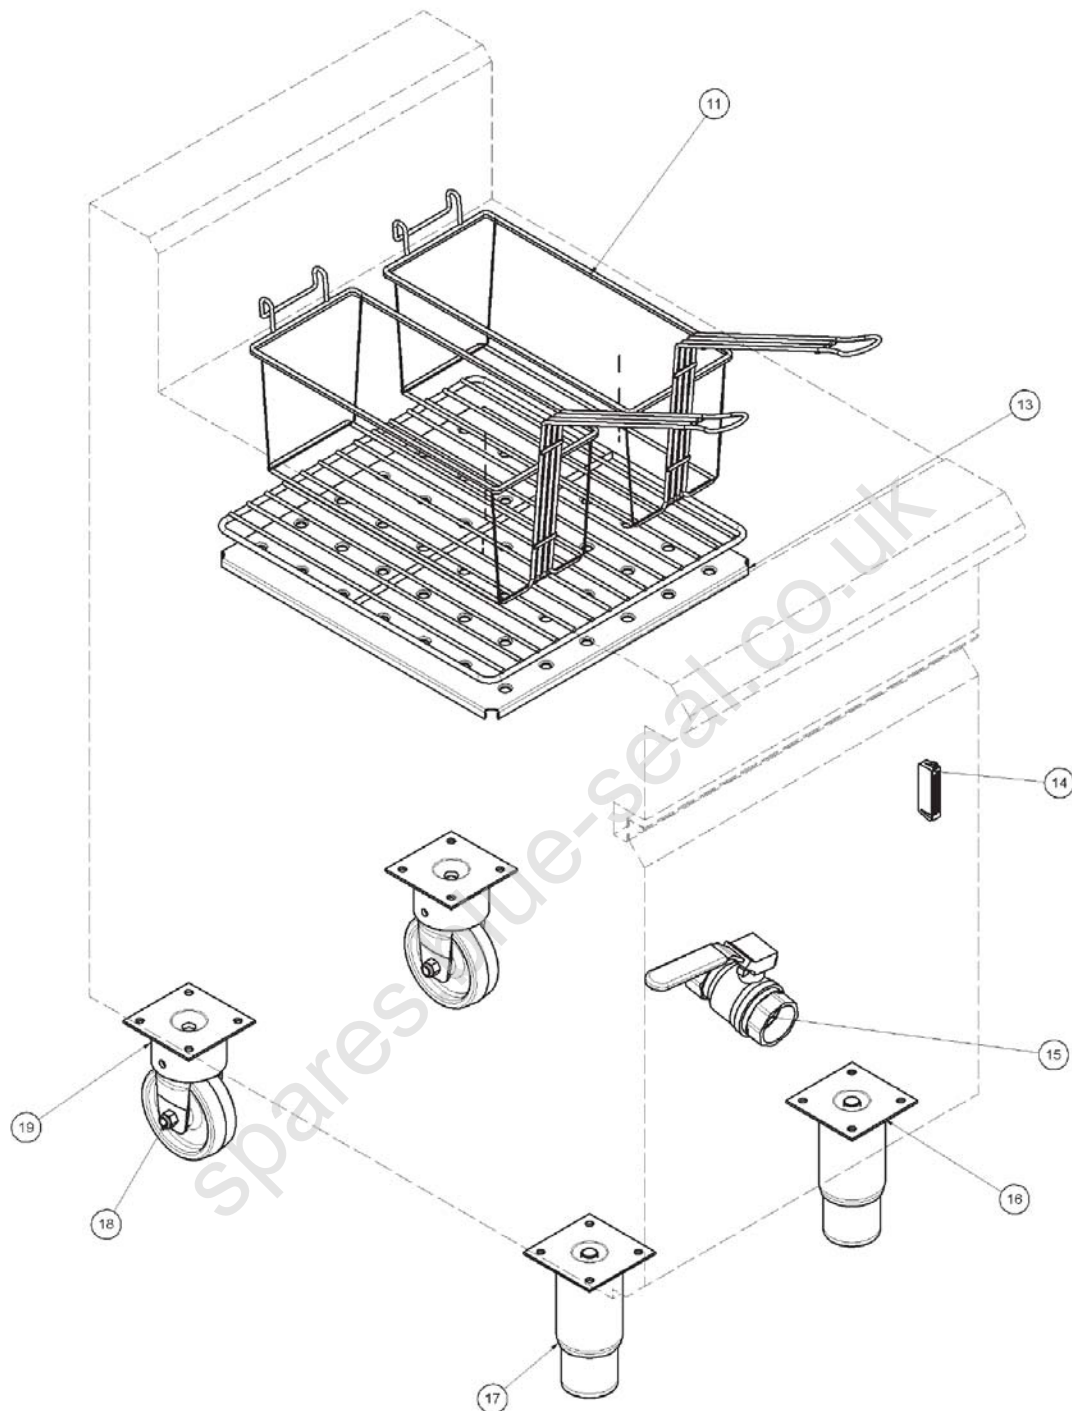

8.1 GT45

8.1.1 GT45 Main Assembly

ITEM	PART NO	DESCRIPTION	*RPL
1	227511	FRYER SIDE PANEL RH	D
2	227512	FRYER SIDE PANEL LH	D
3	228770	SPLASHBACK 450 BS	D
4	227441	BASKET HANGER 370mm	D
5	228761	LID 450 FRYER	D
6	227762	HOB FRONT WA BSEAL	D
7	227696	CONTROL PANEL GT45/46	D
8	227449	DOOR HANDLE	D
	228846	DOOR OUTER	D
	234889	DOOR ASSEMBLY	D
	227466	FRYER CATCH RECEIVER	D
	228132	TUBE CLIP	D
9	227960	BADGE BLUESEAL	D
10a	228308	HINGE PIVOT WA	C
10b	228301	HINGE BUSH	C
10c	228300	HINGE PLATE	C
11	227216	FRYER TANK	D
12	228414	TOP PIVOT STUD	D
	045411	M5 SPRING WASHER	D
	044015	3/16 BSW NUT	D

## 8.1.2 GT45 Main Assembly

ITEM	PART NO	DESCRIPTION	*RPL
11	018019	FRYER BASKET -STANDARD	C
13	228576	BASKET TRAY 450mm 1 PAN GAS (Standard)	D
	228127	FISH PLATE GT45 (Optional)	D
14	227856	MAGNETIC CATCH 02-10-201-10	C
15	236795	BALL VALVE	D
16	227852	LEG PLATE	D
17	227850	LEG 150mm (FLUSH STUD)	D
18	229674	REAR ROLLER ASSY	D
19	229671	LEG RING PLATE THREADED	D

Recommended Parts Level	
*RPL	Number of units in service
A	1-5
A+B	5-10
A+B+C	10-50
A+B+C+D	50+

8.1.3 GT45 Main Burners

ITEM	PART NO	DESCRIPTION	*RPL
20	022575	BURNER KIT	B
21	022845	TUBE,FLEXIBLE,SS,1/2"O.Dx12"	D
	014408	MALE CONNECTOR ASSY	D
22	018089K	NOVA MILLIVOLT VALVE KIT	A
23	019237	FLAME FAILURE VALVE M1A/HP	B
	018904	FIXING NUT	D
	227640	FLAME FAILURE TUBE	D
	011742	CONNECTOR VALVE END	D
	013836	ELBOW	D
24	227508	PIEZO IGNITOR M18	C
25	032310	INJECTOR 3.10mm (NAT)	C
	032190	INJECTOR 1.90mm (LPG/PROPANE/BUTANE)	C
	032170	INJECTOR 1.70mm (BUTANE)	C
	032630	INJECTOR 6.30mm (TOWN GAS)	C
26	227636	INJECTOR SUPPLY TUBE	D
27	227638	SUPPLY TUBE	D
28	227639	PILOT SUPPLY TUBE	D
29	227131	MANIFOLD 450 FRYER	D
30	020628	TEE - 3/8" COMPRESSION	D
31	018111	TEE 64x4 TITON FITTING	D
32	227779	PILOT TUBE	D
33	229511	INJECTOR ELBOW x3/8T	D
	015152	NUT	D
	015153	OLIVE	D
34	227694	BURNER INJECTOR MTG BRACKET	D
Not Shown	241887	TEST POINT SCREW	