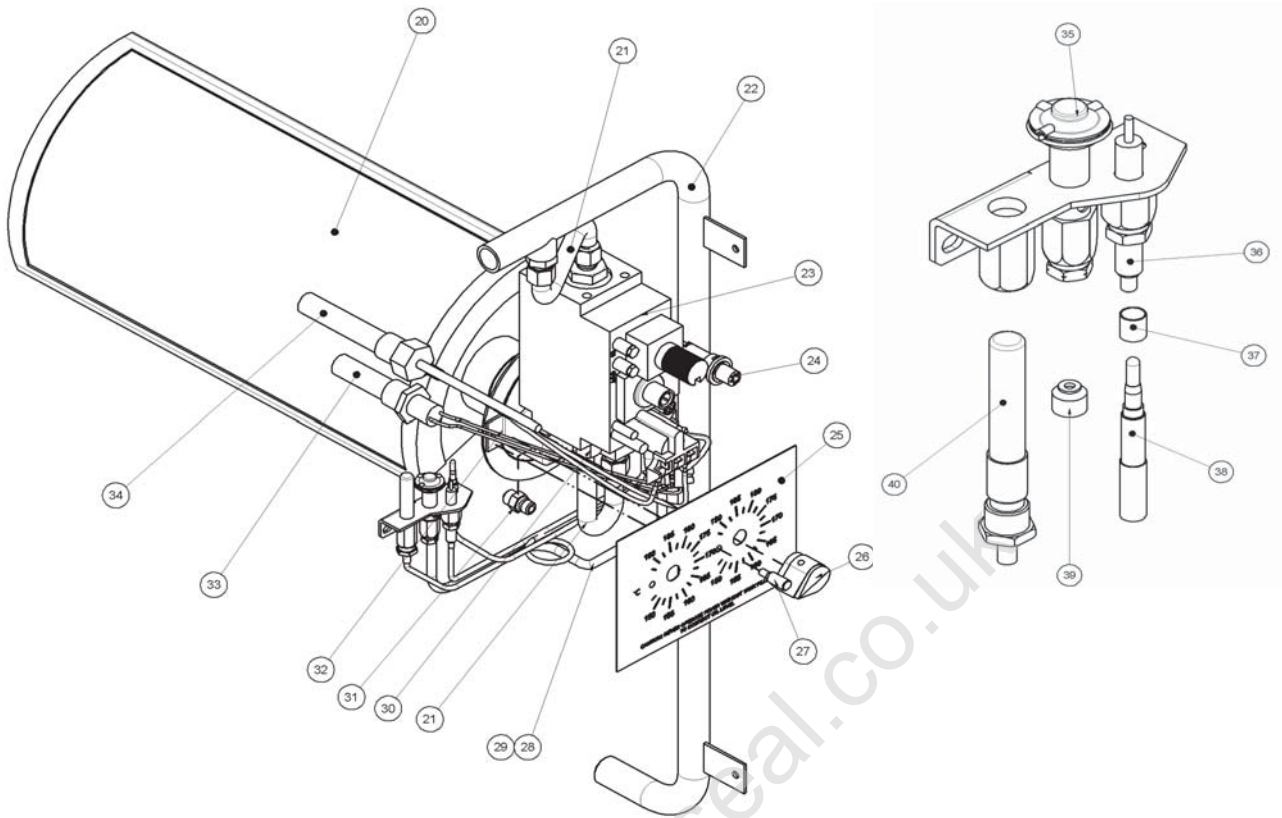

8.2.3 GT46 Burner and Thermostat Assembly

ITEM	PART NO	DESCRIPTION	*RPL
20	022575	BURNER KIT	B
21	022845	TUBE,FLEXIBLE,SS,1/2"O.D x 12"	D
	014408	MALE CONNECTOR ASSY	D
22	227131	MANIFOLD 450 FRYER	D
23	018089K	NOVA MILLIVOLT VALVE KIT	A
24	227508	PIEZO IGNITOR M18	C
25	228572	LABEL TEMP CONTROL GT46	D
26	018145	KNOB #8010-A SPECIAL-BLACK	B
27	018171	THERMOSTAT STOP -PLATED	B
28	227649	PILOT SUPPLY TUBE RH	D
29	227647	PILOT SUPPLY TUBE LH	D
30	229511	INJECTOR ELBOW x 3/8T	D
31	032310	INJECTOR 3.10mm (NAT)	C
	032190	INJECTOR 1.90mm (LPG)	C
	032170	INJECTOR 1.70mm (BUTANE)	C
	032630	INJECTOR 6.30mm (TOWN GAS)	C
32	227694	BURNER INJECTOR MTG BRACKET	D
33	242757K	OVERTEMP THERMOSTAT KIT 2019	A
34	018021K	THERMOSTAT KIT	A
35	018090K	PILOT BURNER KIT (NOT UK)	A
	025630K	PILOT BURNER KIT (UK ONLY)	A
	019487	PILOT OLIVE	D
	018740	PILOT NUT	D
36	018744	ELECTRODE	A
	018095	HT LEAD	A
37	018743	THERMOCOUPLE SPACER	C
38	018094	THERMOCOUPLE INTERRUPTED	A
	018741	T/COUPLE NUT	D
39	018091	PILOT SPUD - NAT 0.62mm (NAT GAS)	A
	018092	PILOT SPUD - LPG 0.35mm (LPG)	A
	018972	PILOT INJECTOR 0.45mm (UK NAT ONLY)	C
	018971	PILOT INJECTOR 0.30mm (UK LPG ONLY)	C
	026393	PILOT INJECTOR 0.75mm (TOWN GAS)	C
40	018093	THERMOPILE	B
Not Shown	241887	TEST POINT SCREW	

Recommended Parts Level	
*RPL	Number of units in service
A	1-5
A+B	5-10
A+B+C	10-50
A+B+C+D	50+