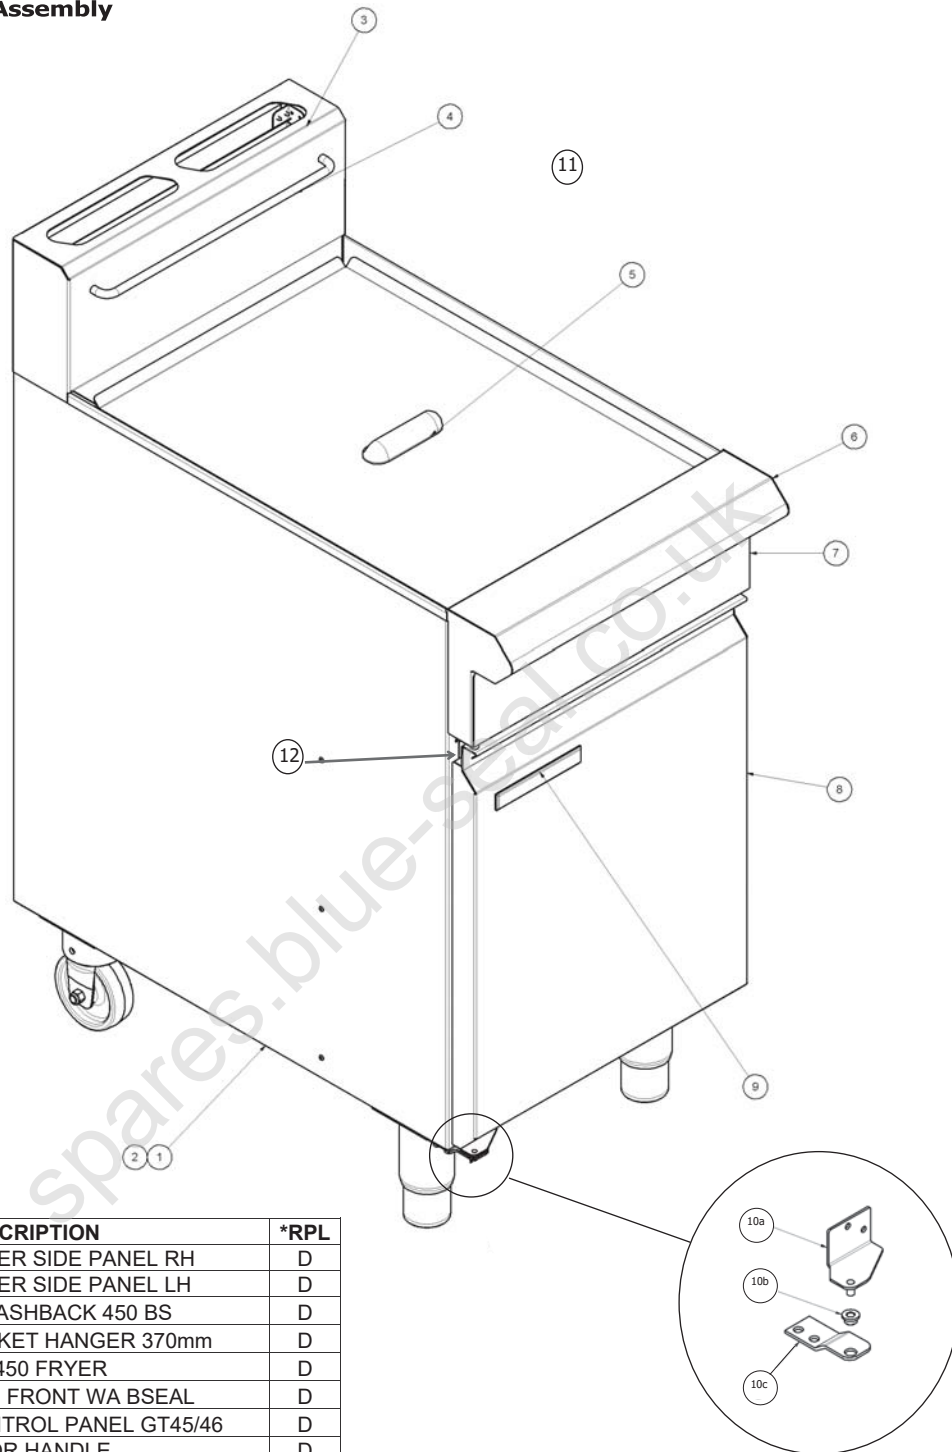

8.1 GT45

8.1.1 GT45 Main Assembly

ITEM	PART NO	DESCRIPTION	*RPL
1	227511	FRYER SIDE PANEL RH	D
2	227512	FRYER SIDE PANEL LH	D
3	228770	SPLASHBACK 450 BS	D
4	227441	BASKET HANGER 370mm	D
5	228761	LID 450 FRYER	D
6	227762	HOB FRONT WA BSEAL	D
7	227696	CONTROL PANEL GT45/46	D
8	227449	DOOR HANDLE	D
	228846	DOOR OUTER	D
	234889	DOOR ASSEMBLY	D
	227466	FRYER CATCH RECEIVER	D
	228132	TUBE CLIP	D
9	227960	BADGE BLUESEAL	D
10a	228308	HINGE PIVOT WA	C
10b	228301	HINGE BUSH	C
10c	228300	HINGE PLATE	C
11	227216	FRYER TANK	D
12	228414	TOP PIVOT STUD	D
	045411	M5 SPRING WASHER	D
	044015	3/16 BSW NUT	D

## 8.1.2 GT45 Main Assembly

ITEM	PART NO	DESCRIPTION	*RPL
11	018019	FRYER BASKET -STANDARD	C
13	228576	BASKET TRAY 450mm 1 PAN GAS (Standard)	D
	228127	FISH PLATE GT45 (Optional)	D
14	227856	MAGNETIC CATCH 02-10-201-10	C
15	236795	BALL VALVE	D
16	227852	LEG PLATE	D
17	227850	LEG 150mm (FLUSH STUD)	D
18	229674	REAR ROLLER ASSY	D
19	229671	LEG RING PLATE THREADED	D